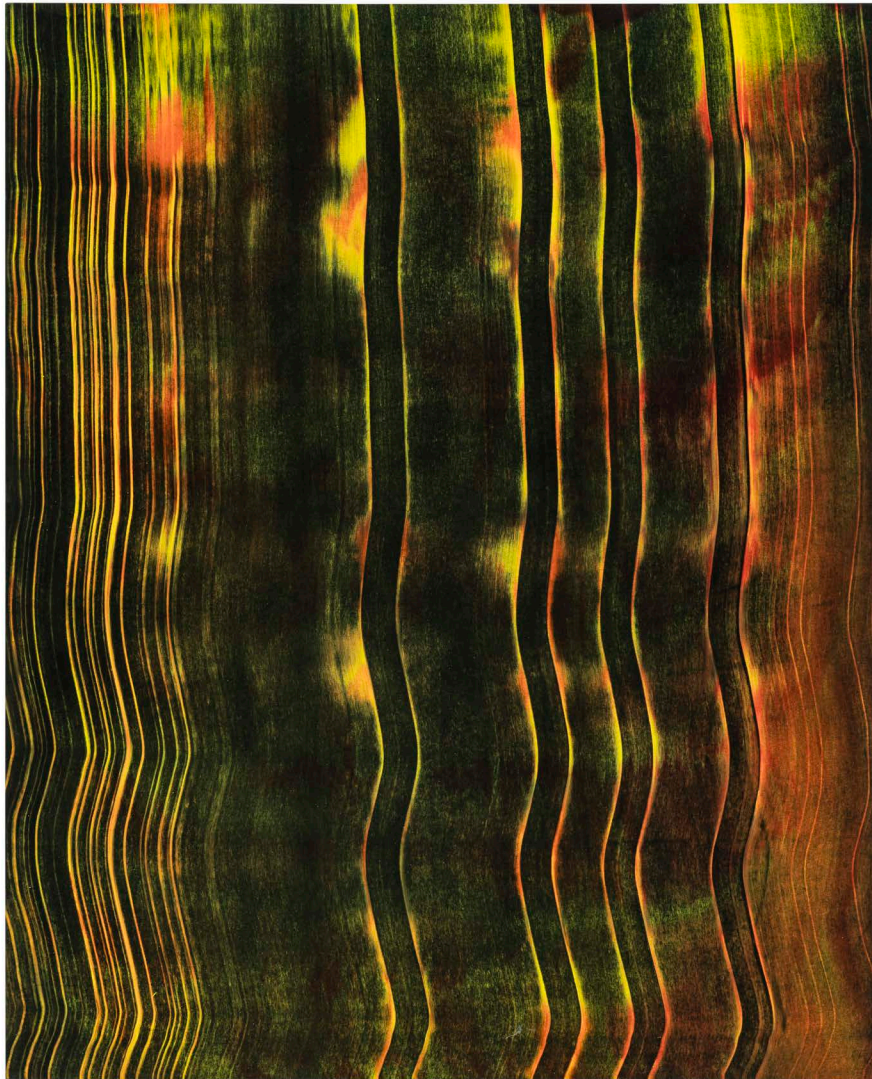

**ZONAMACO 2025**

**5 - 9 February**

**Booth: D112**

**Ed Moses**  
*Be Nic*, 2008  
Acrylic on canvas  
66 x 54 in  
167.6 x 137.2 cm

**Andy Moses**  
*Geomorphology 1107, 2024*  
Acrylic on canvas over wood panel  
40 x 72 in  
101.6 x 182.9 cm

**Ed Moses**  
*Red over Black*, 2012  
Mixed media on canvas  
60 x 48 in  
152.4 x 121.9 cm

**Ed Moses**  
*You/Me*, 2008  
Acrylic on canvas  
60 x 48 in  
152.4 x 121.9 cm

**Santiago Parra**  
*Untitled, 2024*  
Acrylic on canvas  
78 3/8 x 42 7/8 in  
199 x 109 cm

**Santiago Parra**  
*Untitled, 2024*  
Acrylic on canvas  
78 3/8 x 42 7/8 in  
199 x 109 cm

JD MALAT  
GALLERY